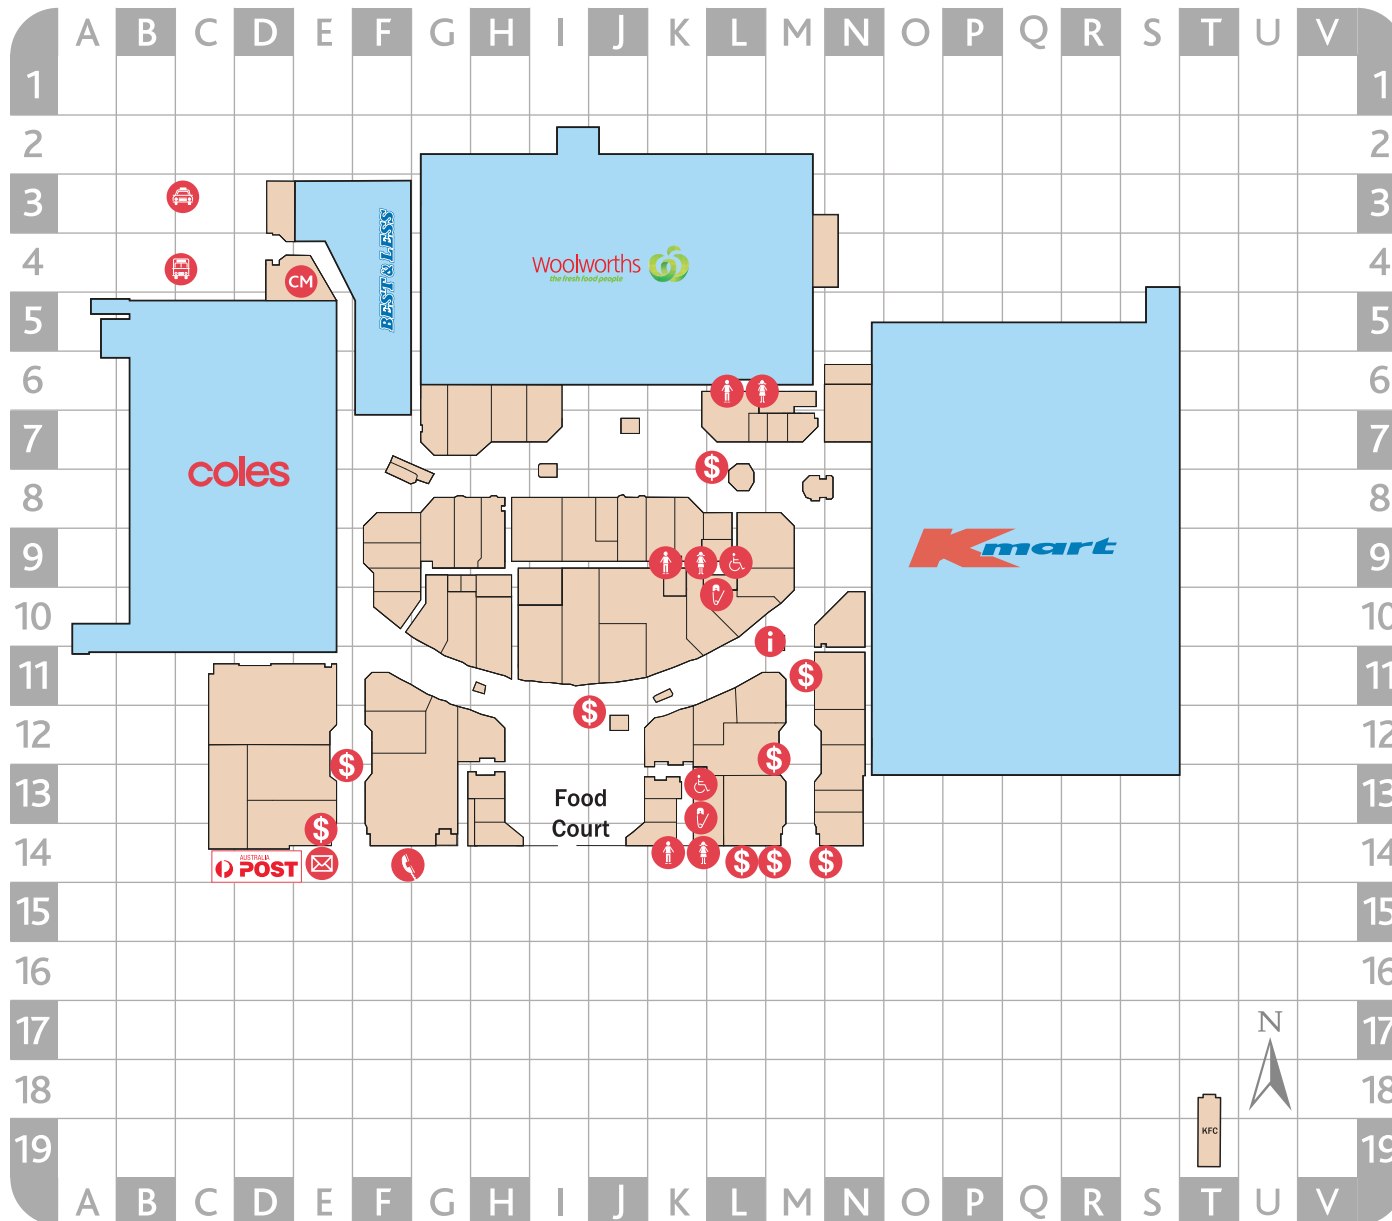

Love your local

CENTRE DIRECTORY

- | | | | | | | | |
|--|------------------|--|-----------------------|--|-------------------|--|------------|
| | Male Toilets | | Parents Room | | Bus Zone | | Post Boxes |
| | Female Toilets | | Telephones | | Taxi | | ATMs |
| | Disabled Toilets | | Customer Service Desk | | Centre Management | | Travelator |

CUSTOMER SERVICE

Our friendly staff are available to assist you with store enquiries, directions, lost property, gift cards and general centre information. Mount Pleasant's Customer Service Desk is located near Noni B.

BECOME A VIP

Become a Mount Pleasant VIP and access special offers throughout the year. Visit the Customer Service Desk or join online at www.mountpleasantshopping.com.au

TOILETS AND PARENTS ROOM

There are three blocks of toilets conveniently located around Mount Pleasant Shopping Centre with access for the mobility impaired. Toilets and Parent Rooms are located next to the Food Court and in the corridor behind Newsxpress with a third set of toilets in the corridor adjacent to Woolworths.